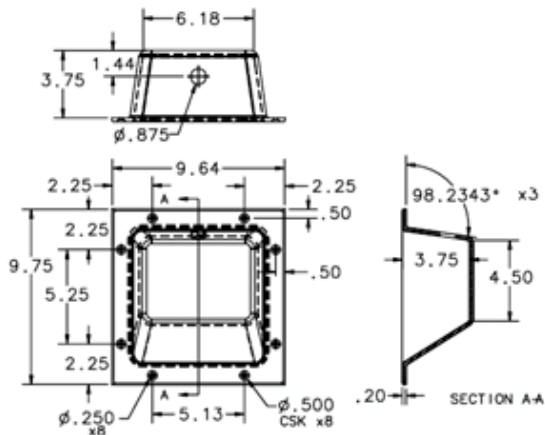

FA0027

FA0027 Light Box

) Finish: Polished.