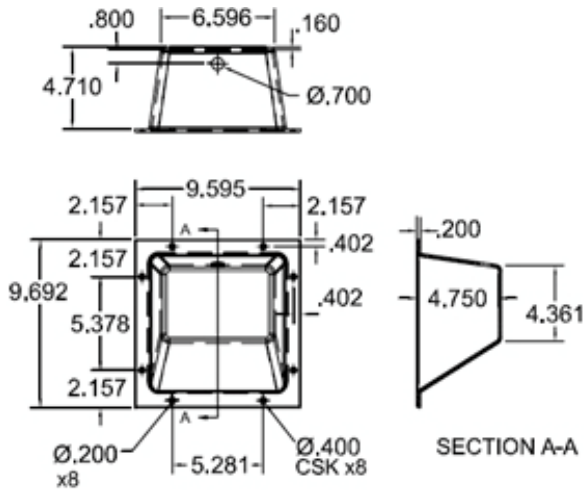

FA0032

FA0032 Light Box

1) Finish: Polished.

FA0035

FA0035 Recessed Housing w/ 2 Holes

1) Finish: Flange is polished.
Inside is ball-burnished.