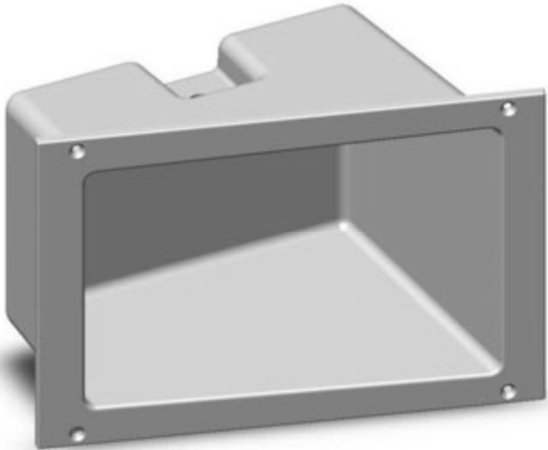

**FA0040**

**FA0040**

**Rightside Light Box  
Casting**

1) Finish: Exterior flange is polished.  
Interior is wheel-a-brated.

FA0041

**FA0041  
Leftside Light Box  
Casting**

1) Finish: Exterior flange is polished. Interior is wheel-a-brated.