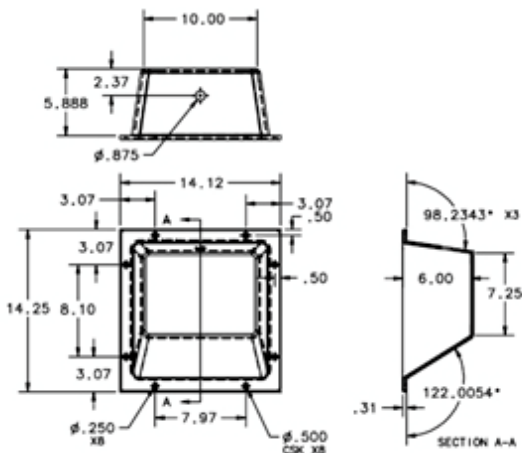

FA0029

FA0029 Light Box

1) Finish: Polished