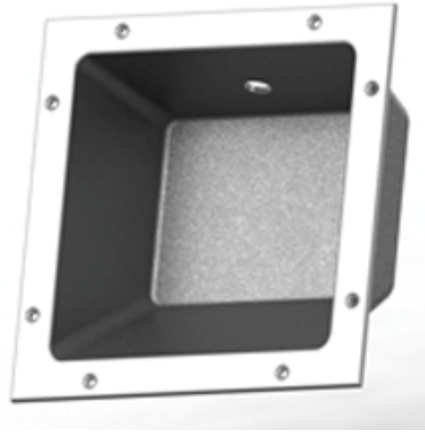

FA0028

FA0028 Light Box

1) Finish: Polished.