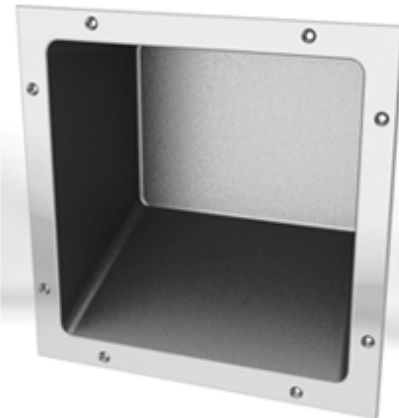

FA0029

FA0029 Light Box

1) Finish: Polished