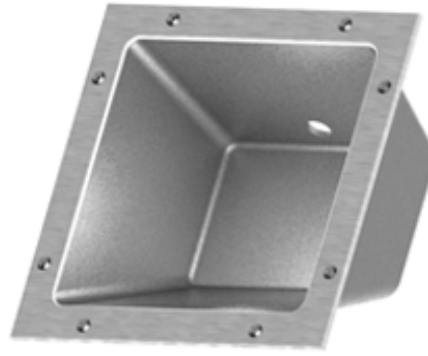

FA0032

FA0032 Light Box

1) Finish: Polished.

FA0035

FA0035 Recessed Housing w/ 2 Holes

1) Finish: Flange is polished.
Inside is ball-burnished.