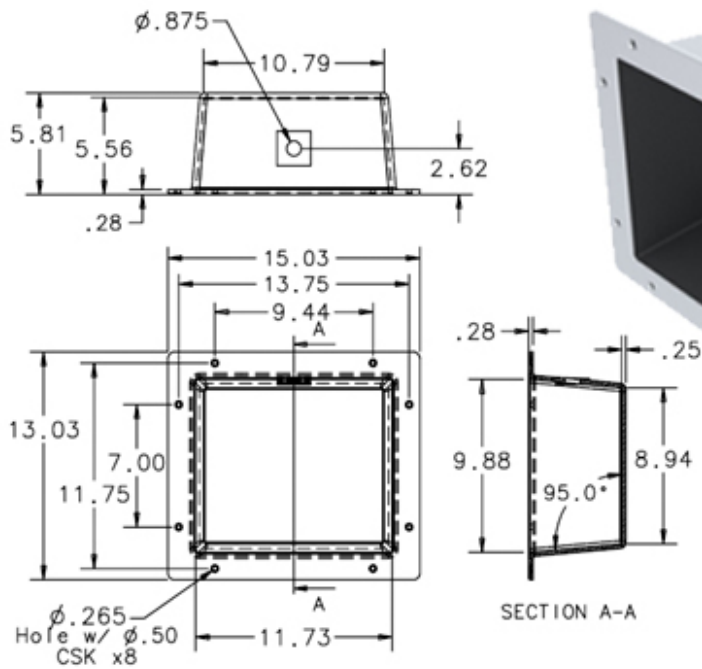

## FA0006 500 Watt Light Housing

1) Finish: Flange is polished.  
Inside is ball-burnished.