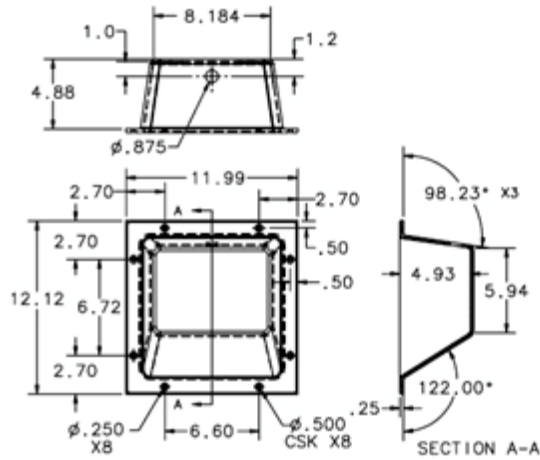

FA0028

FA0028 Light Box

1) Finish: Polished.