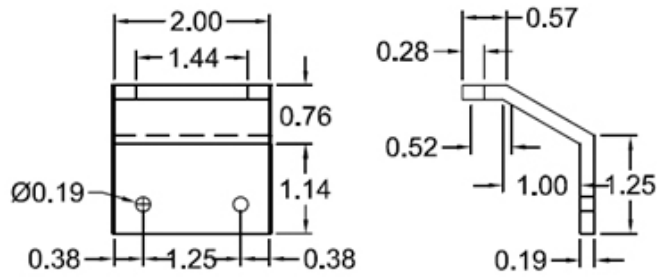

FA2005

FA2005 Hose Trough Bracket

1) Finish: Ball-burnished.