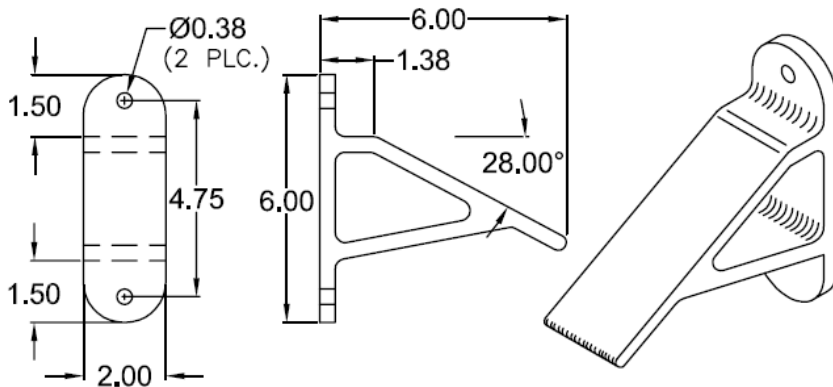

FA2006

FA2006 Hose Tray Mount Bracket

1) Finish: Polished or
wheel-a-brated.