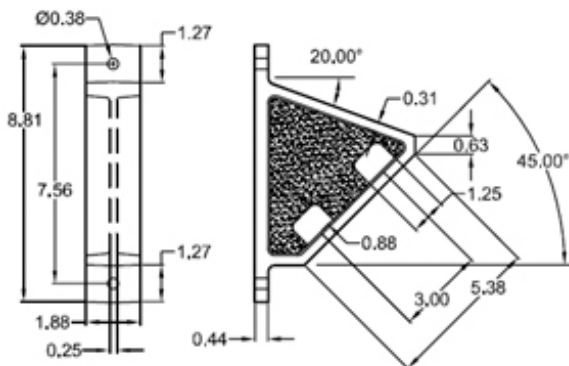

FA2004

FA2004 Hose Trough Bracket

1) Finish: Polished or
bead-blasted.