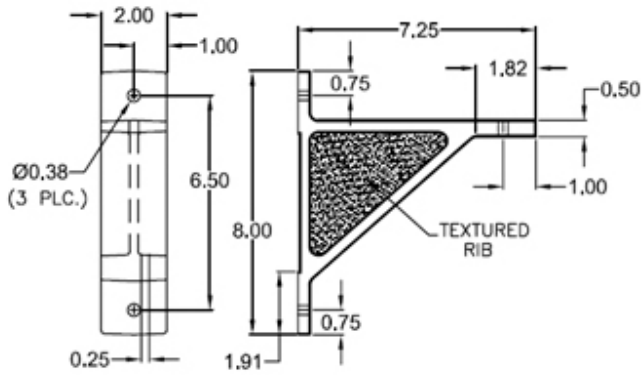

## FA2002 Hose Tray Carrier Bracket

1) Finish: Bead-blasted.