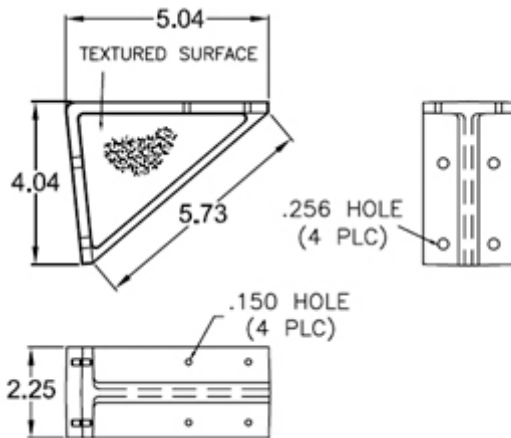

FA2003

FA2003 Hose Trough Bracket

1) Finish: Bead-blasted.