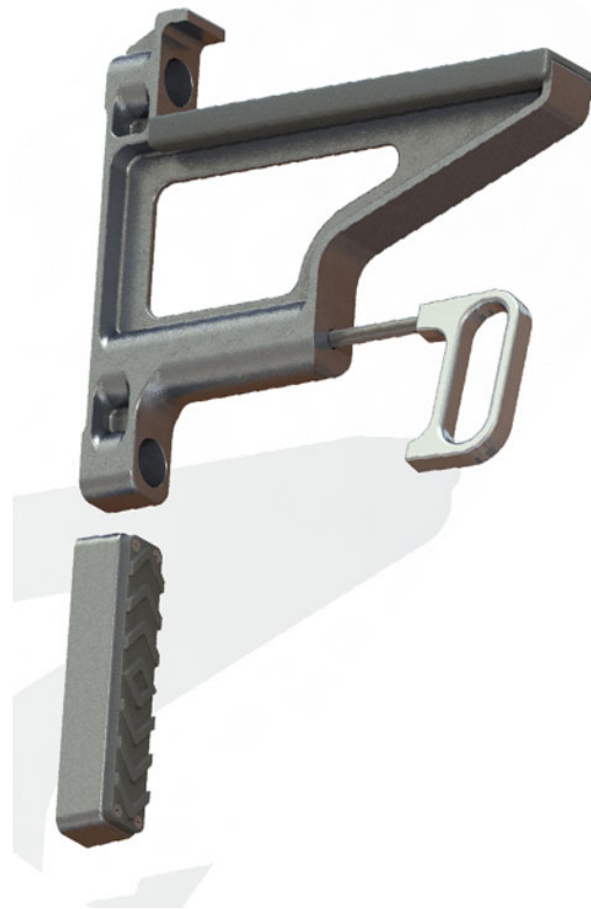

FA0030

FA0030 Ladder Bracket w/ Rubber Pads

- 1) Finish: Ball-burnished.
- 2) Part sold with upper rubber (FC0016) and lower rubber (FC0015) ladder rests.

FA0037

FA0037 Ladder Bracket w/ Rubber Pads

- 1) Finish: Ball-burnished.
- 2) Part sold with upper rubber (FC0016) and lower rubber (FC0015) ladder rests.

FA0043

- 1) Finish: Ball-burnished.
- 2) Complete with Rubber pads.

FA0043
2.375" Ladder Bracket
Assembly w/ Upper, Lower
Rubber Pads and Rubber
Plug, HD0012-1 2-Step
Handle and SS Long-
threaded Rod, 2 pc. Design)

FA0039

FA0039

Ladder Bracket

w/ Rubber Pads

- 1) Finish: Ball-burnished.
- 2) Part sold with upper rubber (FC0016) and lower rubber (FC0015) ladder rests.

FA0044

- 1) Finish: Ball-burnished.
- 2) Complete with Rubber pads.

FA0044
2.375" Ladder Bracket
Assembly w/ Upper, Lower
Rubber Pads and Rubber
Plug, HD0009-1 Handle and
SS Long-threaded Rod, 2 pc
Design

FA0045

- 1) Finish: Ball-burnished.
- 2) Complete with Rubber pads.