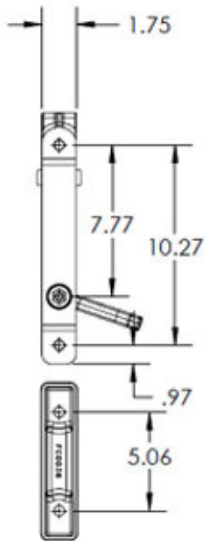

FA0043

- 1) Finish: Ball-burnished.
- 2) Complete with Rubber pads.

FA0043
2.375" Ladder Bracket
Assembly w/ Upper, Lower
Rubber Pads and Rubber
Plug, HD0012-1 2-Step
Handle and SS Long-
threaded Rod, 2 pc. Design)

FA0039

FA0039

Ladder Bracket

w/ Rubber Pads

- 1) Finish: Ball-burnished.
- 2) Part sold with upper rubber (FC0016) and lower rubber (FC0015) ladder rests.

FA0044

- 1) Finish: Ball-burnished.
- 2) Complete with Rubber pads.

FA0044
2.375" Ladder Bracket
Assembly w/ Upper, Lower
Rubber Pads and Rubber
Plug, HD0009-1 Handle and
SS Long-threaded Rod, 2 pc
Design

FA0045

- 1) Finish: Ball-burnished.
- 2) Complete with Rubber pads.

FA0045
2.375" Ladder Bracket
Assembly w/ Upper, Lower
Rubber Pads and Rubber
Plug, HD0013-1 Handle and
SS Long-threaded Rod, 2 pc.
Design