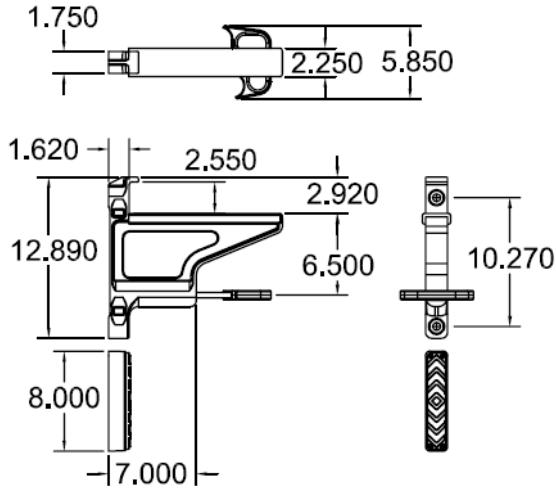

FA0030

FA0030 Ladder Bracket w/ Rubber Pads

- 1) Finish: Ball-burnished.
- 2) Part sold with upper rubber (FC0016) and lower rubber (FC0015) ladder rests.

FA0037

FA0037 Ladder Bracket w/ Rubber Pads

- 1) Finish: Ball-burnished.
- 2) Part sold with upper rubber (FC0016) and lower rubber (FC0015) ladder rests.

FA0043

- 1) Finish: Ball-burnished.
- 2) Complete with Rubber pads.

FA0043
2.375" Ladder Bracket
Assembly w/ Upper, Lower
Rubber Pads and Rubber
Plug, HD0012-1 2-Step
Handle and SS Long-
threaded Rod, 2 pc. Design)

FA0044
2.375" Ladder Bracket
Assembly w/ Upper, Lower
Rubber Pads and Rubber
Plug, HD0009-1 Handle and
SS Long-threaded Rod, 2 pc
Design

FA0045

- 1) Finish: Ball-burnished.
- 2) Complete with Rubber pads.

FA0045
2.375" Ladder Bracket
Assembly w/ Upper, Lower
Rubber Pads and Rubber
Plug, HD0013-1 Handle and
SS Long-threaded Rod, 2 pc.
Design