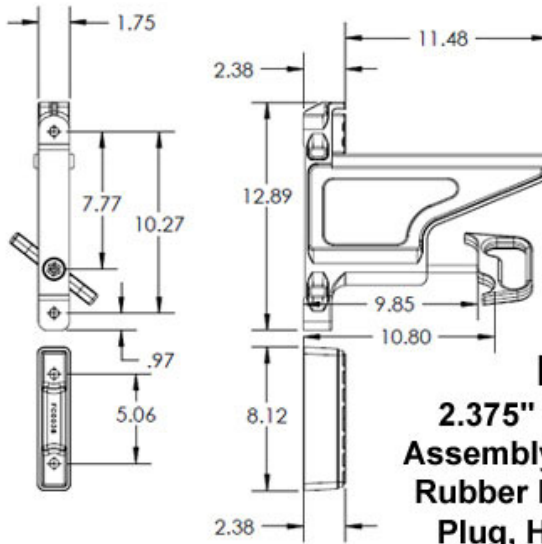

FA0030

FA0030 Ladder Bracket w/ Rubber Pads

- 1) Finish: Ball-burnished.
- 2) Part sold with upper rubber (FC0016) and lower rubber (FC0015) ladder rests.

FA0037

FA0037 Ladder Bracket w/ Rubber Pads

- 1) Finish: Ball-burnished.
- 2) Part sold with upper rubber (FC0016) and lower rubber (FC0015) ladder rests.

FA0043

- 1) Finish: Ball-burnished.
- 2) Complete with Rubber pads.

FA0043
2.375" Ladder Bracket
Assembly w/ Upper, Lower
Rubber Pads and Rubber
Plug, HD0012-1 2-Step
Handle and SS Long-
threaded Rod, 2 pc. Design)

FA0044
2.375" Ladder Bracket
Assembly w/ Upper, Lower
Rubber Pads and Rubber
Plug, HD0009-1 Handle and
SS Long-threaded Rod, 2 pc
Design

FA0045

- 1) Finish: Ball-burnished.
- 2) Complete with Rubber pads.

FA0045
2.375" Ladder Bracket
Assembly w/ Upper, Lower
Rubber Pads and Rubber
Plug, HD0013-1 Handle and
SS Long-threaded Rod, 2 pc.
Design