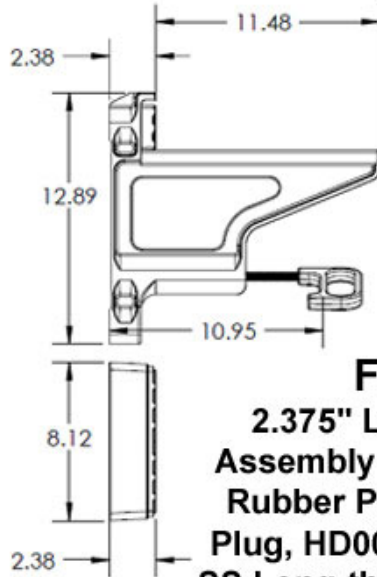

FA0043

- 1) Finish: Ball-burnished.
- 2) Complete with Rubber pads.

FA0043
2.375" Ladder Bracket
Assembly w/ Upper, Lower
Rubber Pads and Rubber
Plug, HD0012-1 2-Step
Handle and SS Long-
threaded Rod, 2 pc. Design)

FA0039

FA0039

Ladder Bracket

w/ Rubber Pads

- 1) Finish: Ball-burnished.
- 2) Part sold with upper rubber (FC0016) and lower rubber (FC0015) ladder rests.

FA0044

- 1) Finish: Ball-burnished.
- 2) Complete with Rubber pads.

FA0044
2.375" Ladder Bracket
Assembly w/ Upper, Lower
Rubber Pads and Rubber
Plug, HD0009-1 Handle and
SS Long-threaded Rod, 2 pc
Design

FA0045

- 1) Finish: Ball-burnished.
- 2) Complete with Rubber pads.

FA0045
2.375" Ladder Bracket
Assembly w/ Upper, Lower
Rubber Pads and Rubber
Plug, HD0013-1 Handle and
SS Long-threaded Rod, 2 pc.
Design