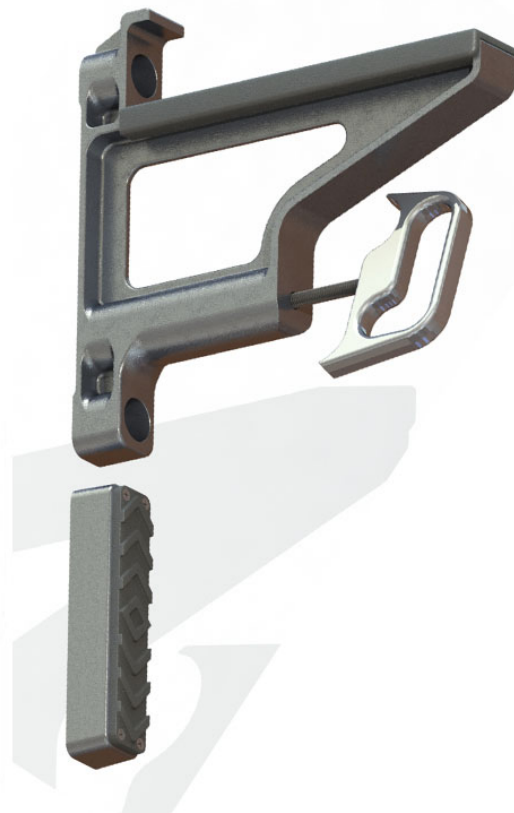

FA0030

FA0030 Ladder Bracket w/ Rubber Pads

- 1) Finish: Ball-burnished.
- 2) Part sold with upper rubber (FC0016) and lower rubber (FC0015) ladder rests.

FA0037

FA0037 Ladder Bracket w/ Rubber Pads

- 1) Finish: Ball-burnished.
- 2) Part sold with upper rubber (FC0016) and lower rubber (FC0015) ladder rests.

FA0043

- 1) Finish: Ball-burnished.
- 2) Complete with Rubber pads.

FA0043
2.375" Ladder Bracket
Assembly w/ Upper, Lower
Rubber Pads and Rubber
Plug, HD0012-1 2-Step
Handle and SS Long-
threaded Rod, 2 pc. Design)

FA0039

FA0039

Ladder Bracket

w/ Rubber Pads

- 1) Finish: Ball-burnished.
- 2) Part sold with upper rubber (FC0016) and lower rubber (FC0015) ladder rests.

FA0044

- 1) Finish: Ball-burnished.
- 2) Complete with Rubber pads.

FA0044
2.375" Ladder Bracket
Assembly w/ Upper, Lower
Rubber Pads and Rubber
Plug, HD0009-1 Handle and
SS Long-threaded Rod, 2 pc
Design

FA0045

- 1) Finish: Ball-burnished.
- 2) Complete with Rubber pads.