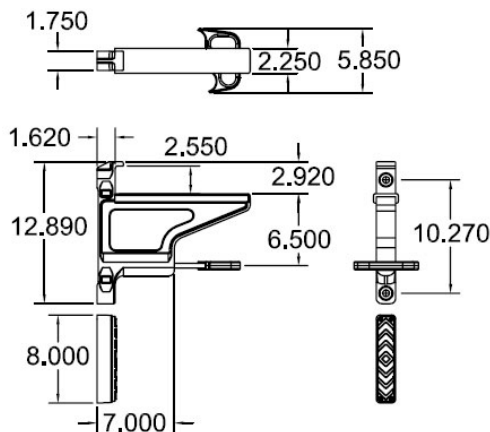

FA0039

FA0039

Ladder Bracket

w/ Rubber Pads

1) Finish: Ball-burnished.
2) Part sold with upper rubber (FC0016) and lower rubber (FC0015) ladder rests.