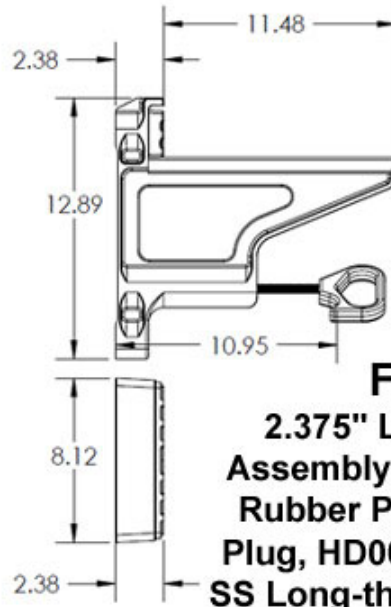

FA0043

- 1) Finish: Ball-burnished.
- 2) Complete with Rubber pads.

FA0043
2.375" Ladder Bracket
Assembly w/ Upper, Lower
Rubber Pads and Rubber
Plug, HD0012-1 2-Step
Handle and SS Long-
threaded Rod, 2 pc. Design)

FA0039

FA0039

Ladder Bracket

w/ Rubber Pads

- 1) Finish: Ball-burnished.
- 2) Part sold with upper rubber (FC0016) and lower rubber (FC0015) ladder rests.

FA0044

- 1) Finish: Ball-burnished.
- 2) Complete with Rubber pads.

FA0044
2.375" Ladder Bracket
Assembly w/ Upper, Lower
Rubber Pads and Rubber
Plug, HD0009-1 Handle and
SS Long-threaded Rod, 2 pc
Design

FA0045

- 1) Finish: Ball-burnished.
- 2) Complete with Rubber pads.

FA0045
2.375" Ladder Bracket
Assembly w/ Upper, Lower
Rubber Pads and Rubber
Plug, HD0013-1 Handle and
SS Long-threaded Rod, 2 pc.
Design