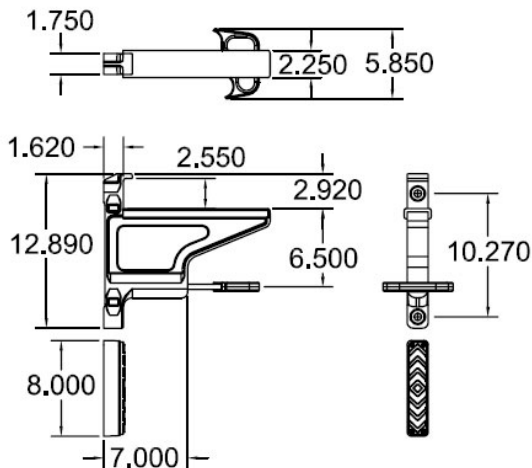

FA0030

FA0030 Ladder Bracket w/ Rubber Pads

- 1) Finish: Ball-burnished.
- 2) Part sold with upper rubber (FC0016) and lower rubber (FC0015) ladder rests.

FA0037

FA0037 Ladder Bracket w/ Rubber Pads

- 1) Finish: Ball-burnished.
- 2) Part sold with upper rubber (FC0016) and lower rubber (FC0015) ladder rests.

FA0043

- 1) Finish: Ball-burnished.
- 2) Complete with Rubber pads.

FA0043
2.375" Ladder Bracket
Assembly w/ Upper, Lower
Rubber Pads and Rubber
Plug, HD0012-1 2-Step
Handle and SS Long-
threaded Rod, 2 pc. Design)

FA0044
2.375" Ladder Bracket
Assembly w/ Upper, Lower
Rubber Pads and Rubber
Plug, HD0009-1 Handle and
SS Long-threaded Rod, 2 pc
Design

FA0045

- 1) Finish: Ball-burnished.
- 2) Complete with Rubber pads.

FA0045
2.375" Ladder Bracket
Assembly w/ Upper, Lower
Rubber Pads and Rubber
Plug, HD0013-1 Handle and
SS Long-threaded Rod, 2 pc.
Design