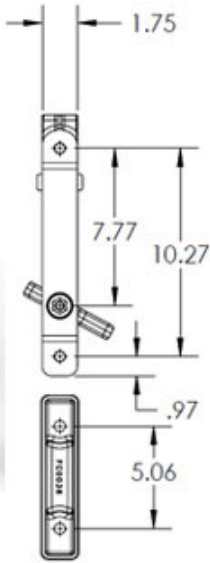

FA0043

- 1) Finish: Ball-burnished.
- 2) Complete with Rubber pads.

FA0043
2.375" Ladder Bracket
Assembly w/ Upper, Lower
Rubber Pads and Rubber
Plug, HD0012-1 2-Step
Handle and SS Long-
threaded Rod, 2 pc. Design)

FA0039

FA0039

Ladder Bracket

w/ Rubber Pads

- 1) Finish: Ball-burnished.
- 2) Part sold with upper rubber (FC0016) and lower rubber (FC0015) ladder rests.

FA0044

- 1) Finish: Ball-burnished.
- 2) Complete with Rubber pads.

FA0044
2.375" Ladder Bracket
Assembly w/ Upper, Lower
Rubber Pads and Rubber
Plug, HD0009-1 Handle and
SS Long-threaded Rod, 2 pc
Design

FA0045

- 1) Finish: Ball-burnished.
- 2) Complete with Rubber pads.

FA0045
2.375" Ladder Bracket
Assembly w/ Upper, Lower
Rubber Pads and Rubber
Plug, HD0013-1 Handle and
SS Long-threaded Rod, 2 pc.
Design