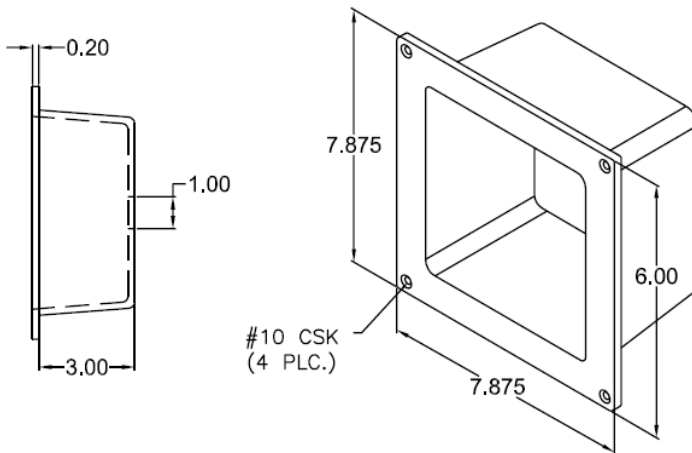

BC0011

BC0011 Tow-Eye Cover 6" Deep

1) Finish: Flange is polished.
Inside is wheel - a - brated.

BC0012

BC0012 Tow-Eye Cover 3" Deep

1) Finish: Flange is polished.
Inside is wheel - a - brated.

1

BC0013

BC0013 Tow - Eye Cover 4 3/4" Deep

1) Finish: Flange is polished.
Inside is wheel - a - brated.