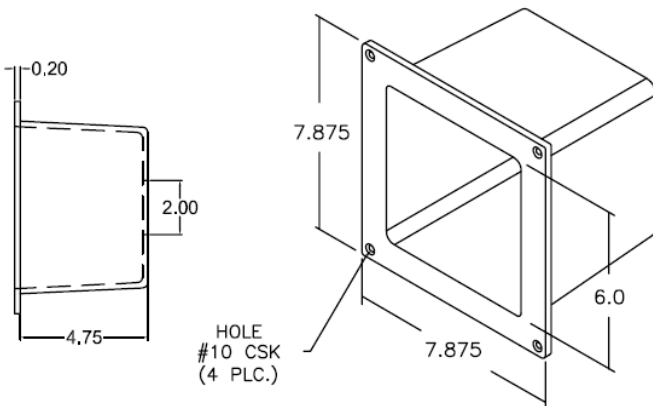

BC0011

BC0011 Tow-Eye Cover 6" Deep

1) Finish: Flange is polished.
Inside is wheel - a - brated.

BC0012

BC0012 Tow-Eye Cover 3" Deep

1) Finish: Flange is polished.
Inside is wheel - a - brated.

1

BC0013

BC0013 Tow - Eye Cover 4 3/4" Deep

1) Finish: Flange is polished.
Inside is wheel - a - brated.