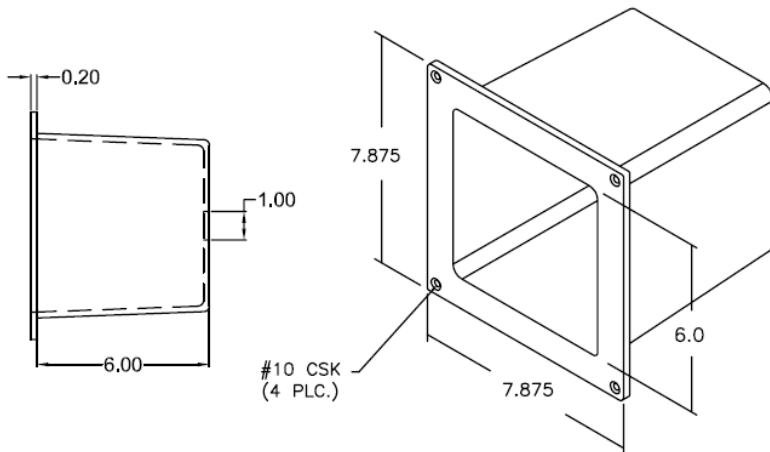

BC0011

BC0011 Tow-Eye Cover 6" Deep

1) Finish: Flange is polished.
Inside is wheel - a - brated.

BC0012

BC0012 Tow-Eye Cover 3" Deep

1) Finish: Flange is polished.
Inside is wheel - a - brated.

1

BC0013

BC0013 Tow - Eye Cover 4 3/4" Deep

1) Finish: Flange is polished.
Inside is wheel - a - brated.