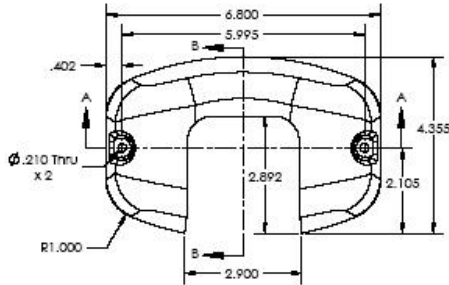

Backup Camera Housings

BCH0001

BCH0002

Backup Camera Housing Shroud
6.80" W x 4.37" T x 3.10" D
(Open back - oval shaped)

1) Finish: Exterior surfaces are polished.

BCH0002

BCH0001

Backup Camera Housing Shroud
5.75" W x 4.77" T x 3.18" D
(Open back - wedge shaped)