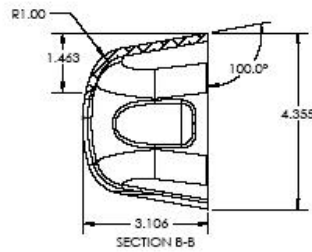

Backup Camera Housings

BCH0001

BCH0002

Backup Camera Housing Shroud
6.80" W x 4.37" T x 3.10" D
(Open back - oval shaped)

1) Finish: Exterior surfaces are polished.

BCH0002

BCH0001

Backup Camera Housing Shroud
5.75" W x 4.77" T x 3.18" D
(Open back - wedge shaped)