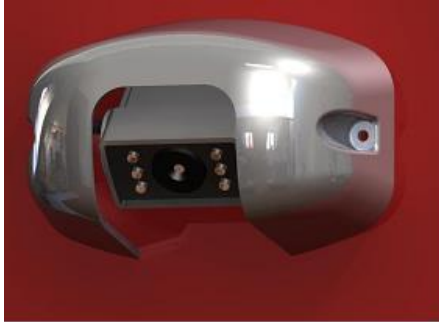

Backup Camera Housings

BCH0001

BCH0002

Backup Camera Housing Shroud
6.80" W x 4.37" T x 3.10" D
(Open back - oval shaped)

1) Finish: Exterior surfaces are polished.

BCH0002

BCH0001

Backup Camera Housing Shroud
5.75" W x 4.77" T x 3.18" D
(Open back - wedge shaped)

1) Finish: Exterior surfaces are polished.