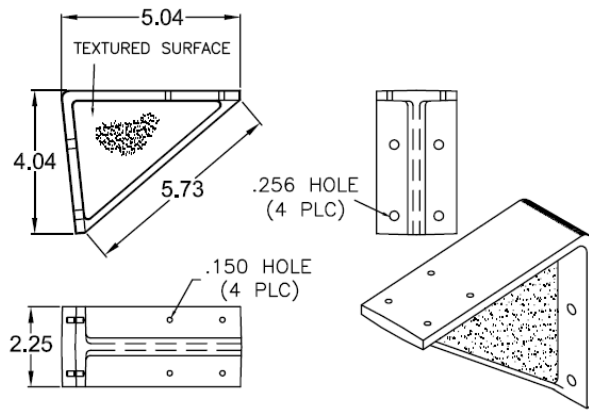

FA2002

FA2002 Hose Tray Carrier Bracket

1) Finish: Bead-blasted.

FA2003

FA2003 Hose Trough Bracket

1) Finish: Bead-blasted.

FA2004

FA2004 Hose Trough Bracket

1) Finish: Polished or
bead-blasted.

FA2005

FA2005 Hose Trough Bracket

1) Finish: Ball-burnished.

FA2006

FA2006 Hose Tray Mount Bracket

1) Finish: Polished or
wheel-a-brated.