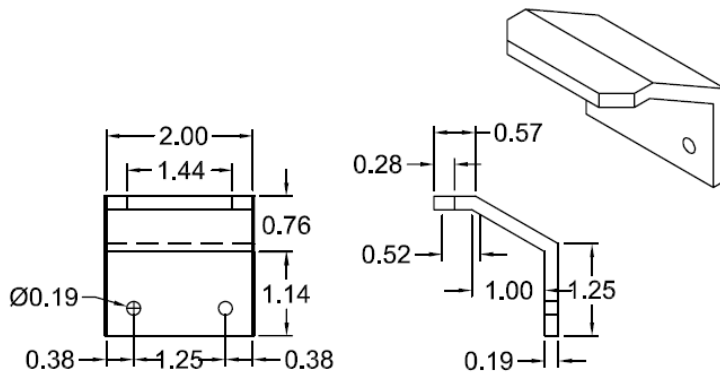

FA2002

FA2002 Hose Tray Carrier Bracket

1) Finish: Bead-blasted.

FA2003

FA2003 Hose Trough Bracket

1) Finish: Bead-blasted.

FA2004

FA2004 Hose Trough Bracket

1) Finish: Polished or
bead-blasted.

FA2005

FA2005 Hose Trough Bracket

1) Finish: Ball-burnished.

FA2006

FA2006 Hose Tray Mount Bracket

1) Finish: Polished or
wheel-a-brated.