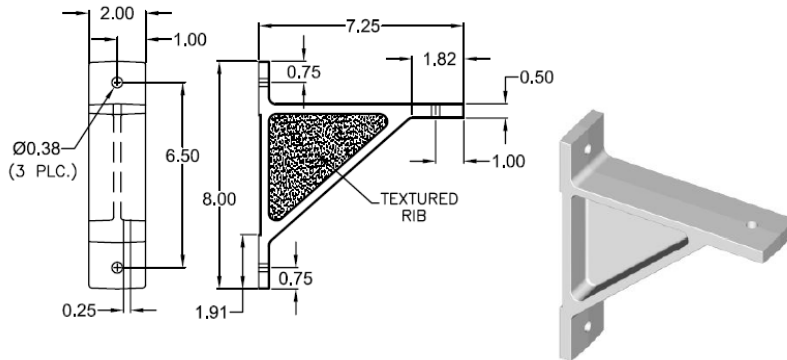

FA2002

FA2002 Hose Tray Carrier Bracket

1) Finish: Bead-blasted.

FA2003

FA2003 Hose Trough Bracket

1) Finish: Bead-blasted.

FA2004

FA2004 Hose Trough Bracket

1) Finish: Polished or
bead-blasted.

FA2005

FA2005 Hose Trough Bracket

1) Finish: Ball-burnished.

FA2006

FA2006 Hose Tray Mount Bracket

1) Finish: Polished or
wheel-a-brated.