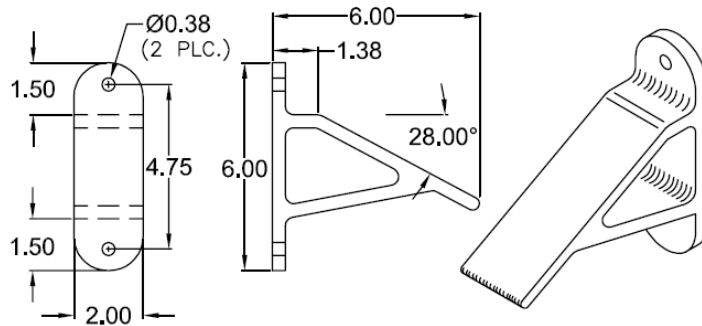

1) Finish: Polished or
bead-blasted.

FA2005

FA2005 Hose Trough Bracket

1) Finish: Ball-burnished.

FA2006

FA2006 Hose Tray Mount Bracket

1) Finish: Polished or
wheel-a-brated.