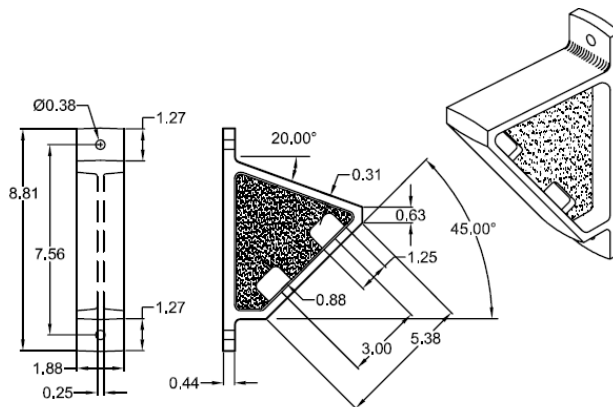

FA2002

FA2002 Hose Tray Carrier Bracket

1) Finish: Bead-blasted.

FA2003

FA2003 Hose Trough Bracket

1) Finish: Bead-blasted.

FA2004

FA2004 Hose Trough Bracket

1) Finish: Polished or
bead-blasted.

FA2005

FA2005 Hose Trough Bracket

1) Finish: Ball-burnished.

FA2006

FA2006 Hose Tray Mount Bracket

1) Finish: Polished or
wheel-a-brated.