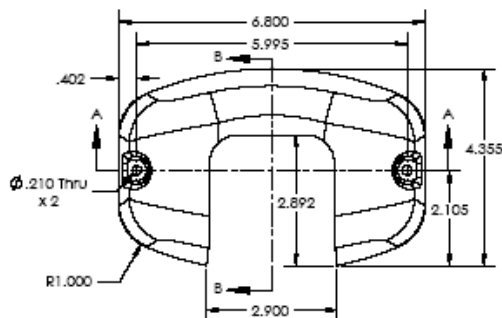

# Backup Camera Housings

**BCH0001**

**BCH0001**

**Backup Camera Housing Shroud  
5.75" W x 4.77" T x 3.18" D  
(Open back - wedge shaped)**

1) Finish: Exterior surfaces are polished.

**BCH0002**

**BCH0002**

**Backup Camera Housing Shroud  
6.80" W x 4.37" T x 3.10" D  
(Open back - oval shaped)**

1) Finish: Exterior surfaces are polished.