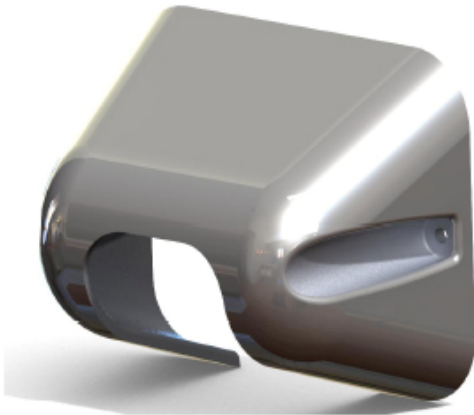

# Backup Camera Housings

**BCH0001**

**BCH0001**

**Backup Camera Housing Shroud  
5.75" W x 4.77" T x 3.18" D  
(Open back - wedge shaped)**

1) Finish: Exterior surfaces are polished.

**BCH0002**

**BCH0002**

**Backup Camera Housing Shroud  
6.80" W x 4.37" T x 3.10" D  
(Open back - oval shaped)**

1) Finish: Exterior surfaces are polished.