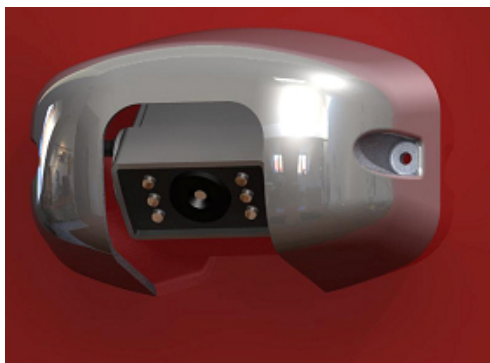

# Backup Camera Housings

**BCH0001**

**BCH0001**

**Backup Camera Housing Shroud  
5.75" W x 4.77" T x 3.18" D  
(Open back - wedge shaped)**

1) Finish: Exterior surfaces are polished.

**BCH0002**

**BCH0002**

**Backup Camera Housing Shroud  
6.80" W x 4.37" T x 3.10" D  
(Open back - oval shaped)**

1) Finish: Exterior surfaces are polished.