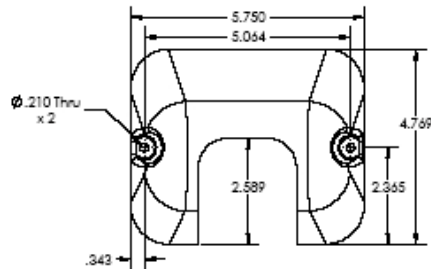

# Backup Camera Housings

**BCH0001**

**BCH0001**

**Backup Camera Housing Shroud  
5.75" W x 4.77" T x 3.18" D  
(Open back - wedge shaped)**

1) Finish: Exterior surfaces are polished.

**BCH0002**

**BCH0002**

**Backup Camera Housing Shroud  
6.80" W x 4.37" T x 3.10" D  
(Open back - oval shaped)**

1) Finish: Exterior surfaces are polished.