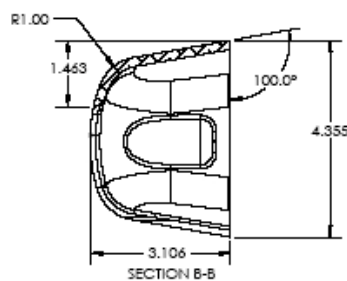

# Backup Camera Housings

**BCH0001**

**BCH0001**

**Backup Camera Housing Shroud  
5.75" W x 4.77" T x 3.18" D  
(Open back - wedge shaped)**

1) Finish: Exterior surfaces are polished.

**BCH0002**

**BCH0002**

**Backup Camera Housing Shroud  
6.80" W x 4.37" T x 3.10" D  
(Open back - oval shaped)**

1) Finish: Exterior surfaces are polished.