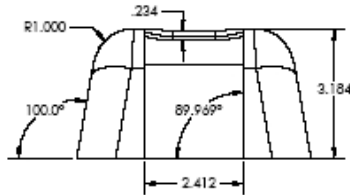

# Backup Camera Housings

**BCH0001**

**BCH0001**

**Backup Camera Housing Shroud  
5.75" W x 4.77" T x 3.18" D  
(Open back - wedge shaped)**

1) Finish: Exterior surfaces are polished.

**BCH0002**

**BCH0002**

**Backup Camera Housing Shroud  
6.80" W x 4.37" T x 3.10" D  
(Open back - oval shaped)**

1) Finish: Exterior surfaces are polished.